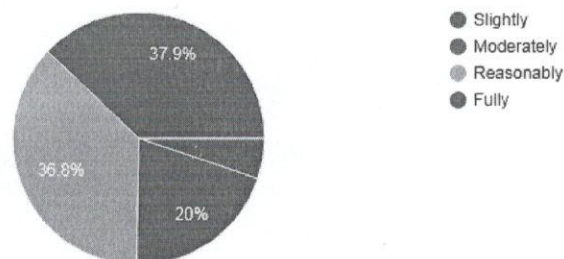

4. How well did the faculty clear your doubts and explain the concepts with examples and applications?

95 responses