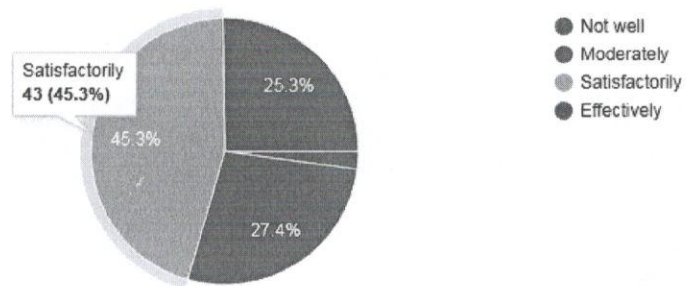

NIE First Grade College, Mysuru
Student Satisfaction Survey Report 2022-23

1. How much of the syllabus was covered in class?

95 responses

2. How well did the faculty prepare for the classes?

95 responses

3. How well did the faculty communicate the concepts?

95 responses

4. How well did the faculty clear your doubts and explain the concepts with examples and applications?

95 responses

5. How suitable were the infrastructure facilities for your learning and development?