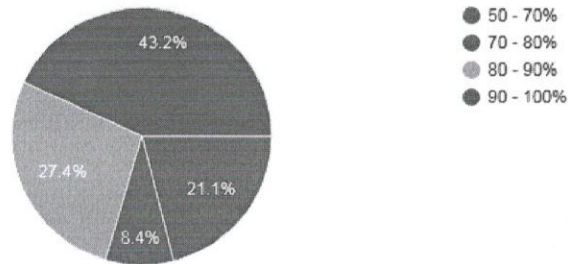

NIE First Grade College, Mysuru
Student Satisfaction Survey Report 2022-23

1. How much of the syllabus was covered in class?

95 responses

2. How well did the faculty prepare for the classes?

95 responses

3. How well did the faculty communicate the concepts?