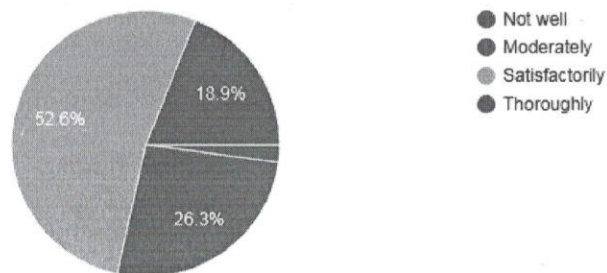

NIE First Grade College, Mysuru
Student Satisfaction Survey Report 2022-23

1. How much of the syllabus was covered in class?

95 responses

2. How well did the faculty prepare for the classes?

95 responses

3. How well did the faculty communicate the concepts?