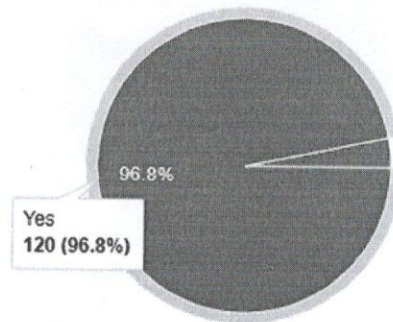

NIE First Grade College, Mysuru

Student Satisfaction Survey Report 2020-21

1) Details regarding Courses, Outcomes and Internal Assessment Components explained clearly.

126 responses

● Yes
● No

2) Time table and class schedule communicated on time

124 responses

● Yes
● No

3) Method of teaching in online mode was effective

126 responses

● Strongly disagree
● Disagree
● Neutral
● Agree
● Strongly agree

4) Percentage of portions completed by the faculty