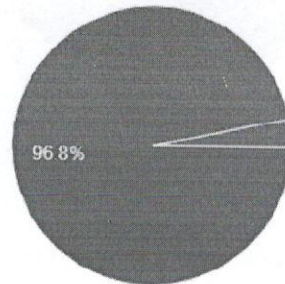

NIE First Grade College, Mysuru

Student Satisfaction Survey Report 2020-21

1) Details regarding Courses, Outcomes and Internal Assessment Components explained clearly.

126 responses

● Yes
● No

2) Time table and class schedule communicated on time

124 responses

● Yes
● No

3) Method of teaching in online mode was effective

126 responses

● Strongly disagree
● Disagree
● Neutral
● Agree
● Strongly agree

4) Percentage of portions completed by the faculty