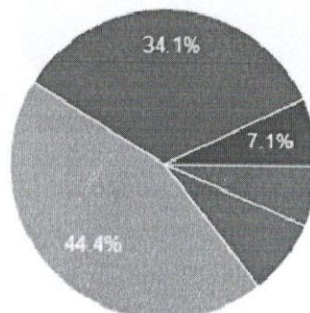

NIE First Grade College, Mysuru

Student Satisfaction Survey Report 2020-21

1) Details regarding Courses, Outcomes and Internal Assessment Components explained clearly.

126 responses

● Yes
● No

2) Time table and class schedule communicated on time

124 responses

● Yes
● No

3) Method of teaching in online mode was effective

126 responses

● Strongly disagree
● Disagree
● Neutral
● Agree
● Strongly agree

4) Percentage of portions completed by the faculty